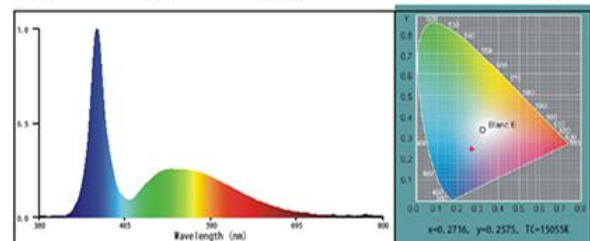

PTF90 Fountain

underwater pool lights

Technical Specifications

Model no	PTF90
LED colour	RGB
LED Type	6pcs high power BRIDGELUX/Epistar LED
Material	Epoxy Resin / ABS-body / PC - Lens
Protection class	IPX8/ Rohs / CE / IEC60598
Dimension	Ø 175 x 30H (mm)
Middle Hole Dim	Ø42mm
Power	6W for RGB model 12V DC
Cord Length	2M
Light Angle	60-90 degree
Illumination	500lm
Mounting	Screw x 3
Accessories	User's manual x 1 Heat-Shrink tubing kits x 1
RGB 4Pin cable	Controlled by Wifi / DMX work with Alexa, Google Home , Smart Life , Tuya
Environment	Fountain
Working period	8hr per day
Package	20pcs / 20KG / 0.05cbm per carton
Warranty	Two Year

Product information:

Product model: PTF90 CW	Test time: 2019-10-09 10:06:33
Product number:	Environment humidity: 65.0 %
Production merchant: AquaIDEA	Environment Temperature: 0.0 °C
Tester: Willison	Verification: ---
Test system: Muzhou Sinopol SPL720 Spectral analysis system	

CIE Parameter:

Coordinate: x=0.2716, y=0.2575	CCT: Tc=15055 K	Purity: Purity=28.7%		
u'=0.1958, v'=0.4178	Main Wave: λd=472.2nm	Peak Wave: λp=450nm		
Half Width: Δλd=20.2nm	Red Ratio: R=11.7%	Chromatism : SDCM=0.0		
Color rendering property : Ra=80.7				
R1=84	R2=81	R3=71	R4=87	R5=82
R6=70	R7=88	R8=83	R9=37	R10=49
R11=85	R12=41	R13=83	R14=83	R15=90

Other parameters:

Flux: Φ=401.58 Lm	Efficiency: Effi=60.8 Lm/W	Stability: η=0.03 %
Voltage: VF=12.00 V	Current: IF=0.550 A	Power: P=6.600 W
Power factor: PF=1.000		

Please note: Fixture Lumens rating is a measurement of total light output from a finished lighting fixture. This measurement can only be obtained from either a Goniophotometer or an integrating sphere.